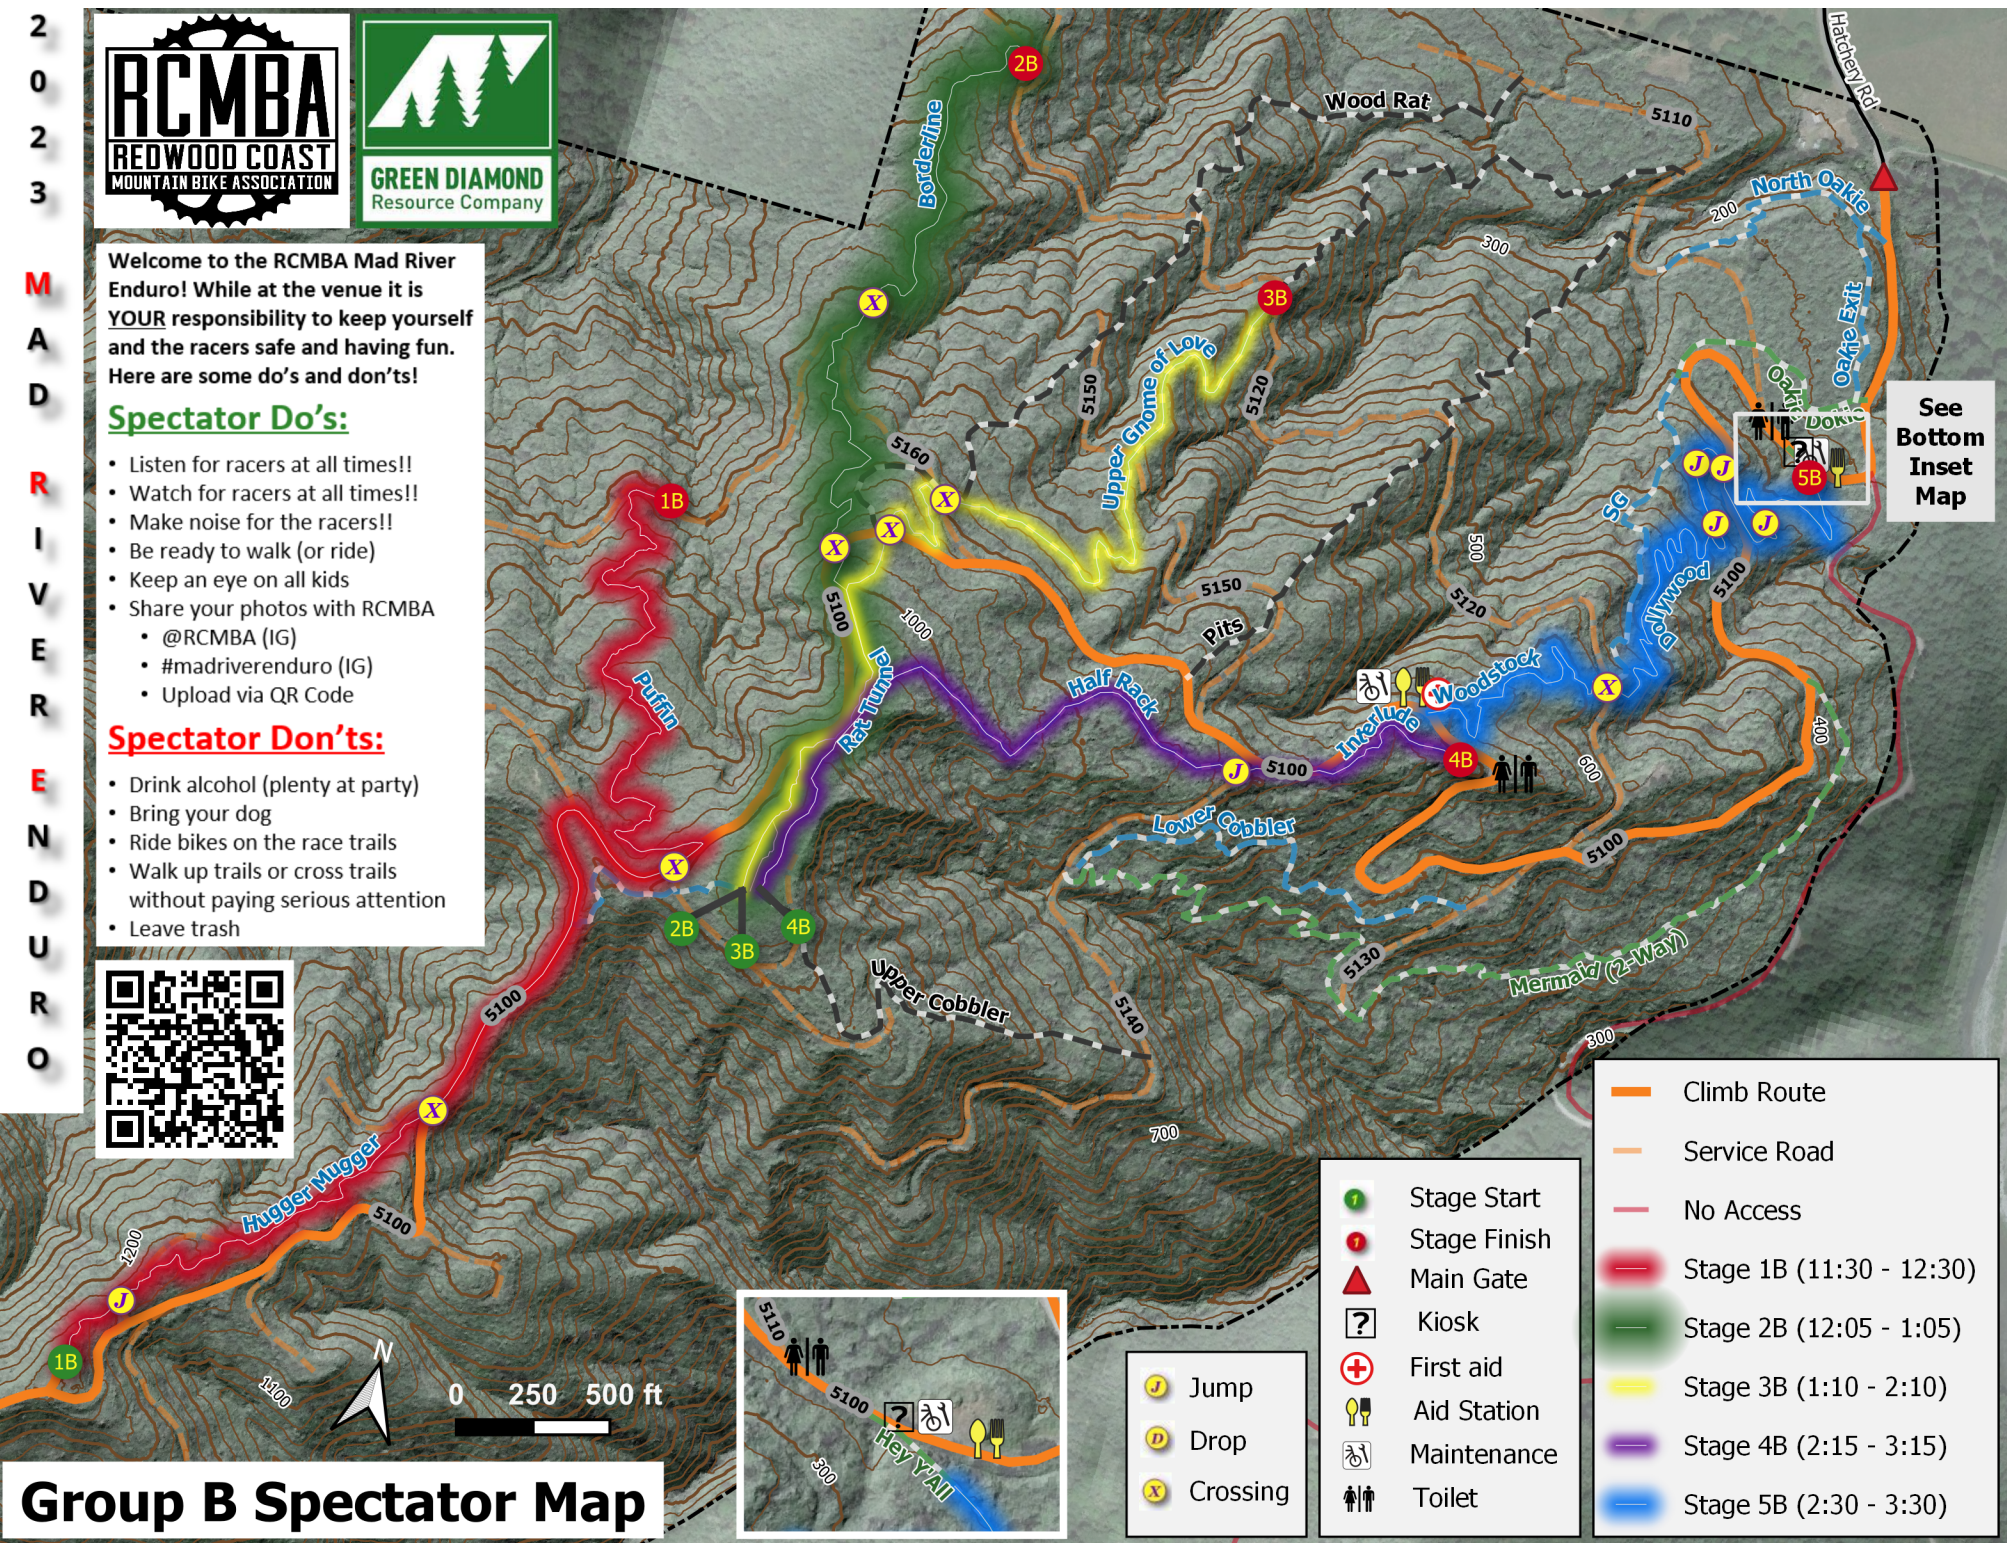

Welcome to the RCMBA Mad River Enduro! While at the venue it is YOUR responsibility to keep yourself and the racers safe and having fun. Here are some do's and don'ts!

Spectator Do's:

- Listen for racers at all times!!
- Watch for racers at all times!!
- Make noise for the racers!!
- Be ready to walk (or ride)
- Keep an eye on all kids
- Share your photos with RCMBA
 - @RCMBA (IG)
 - #madriverenduro (IG)
 - Upload via QR Code

Spectator Don'ts:

- Drink alcohol (plenty at party)
- Bring your dog
- Ride bikes on the race trails
- Walk up trails or cross trails without paying serious attention
- Leave trash

See Bottom Inset Map

Group B Spectator Map