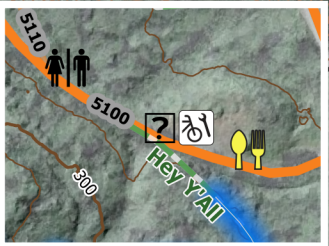

Group A Spectator Map