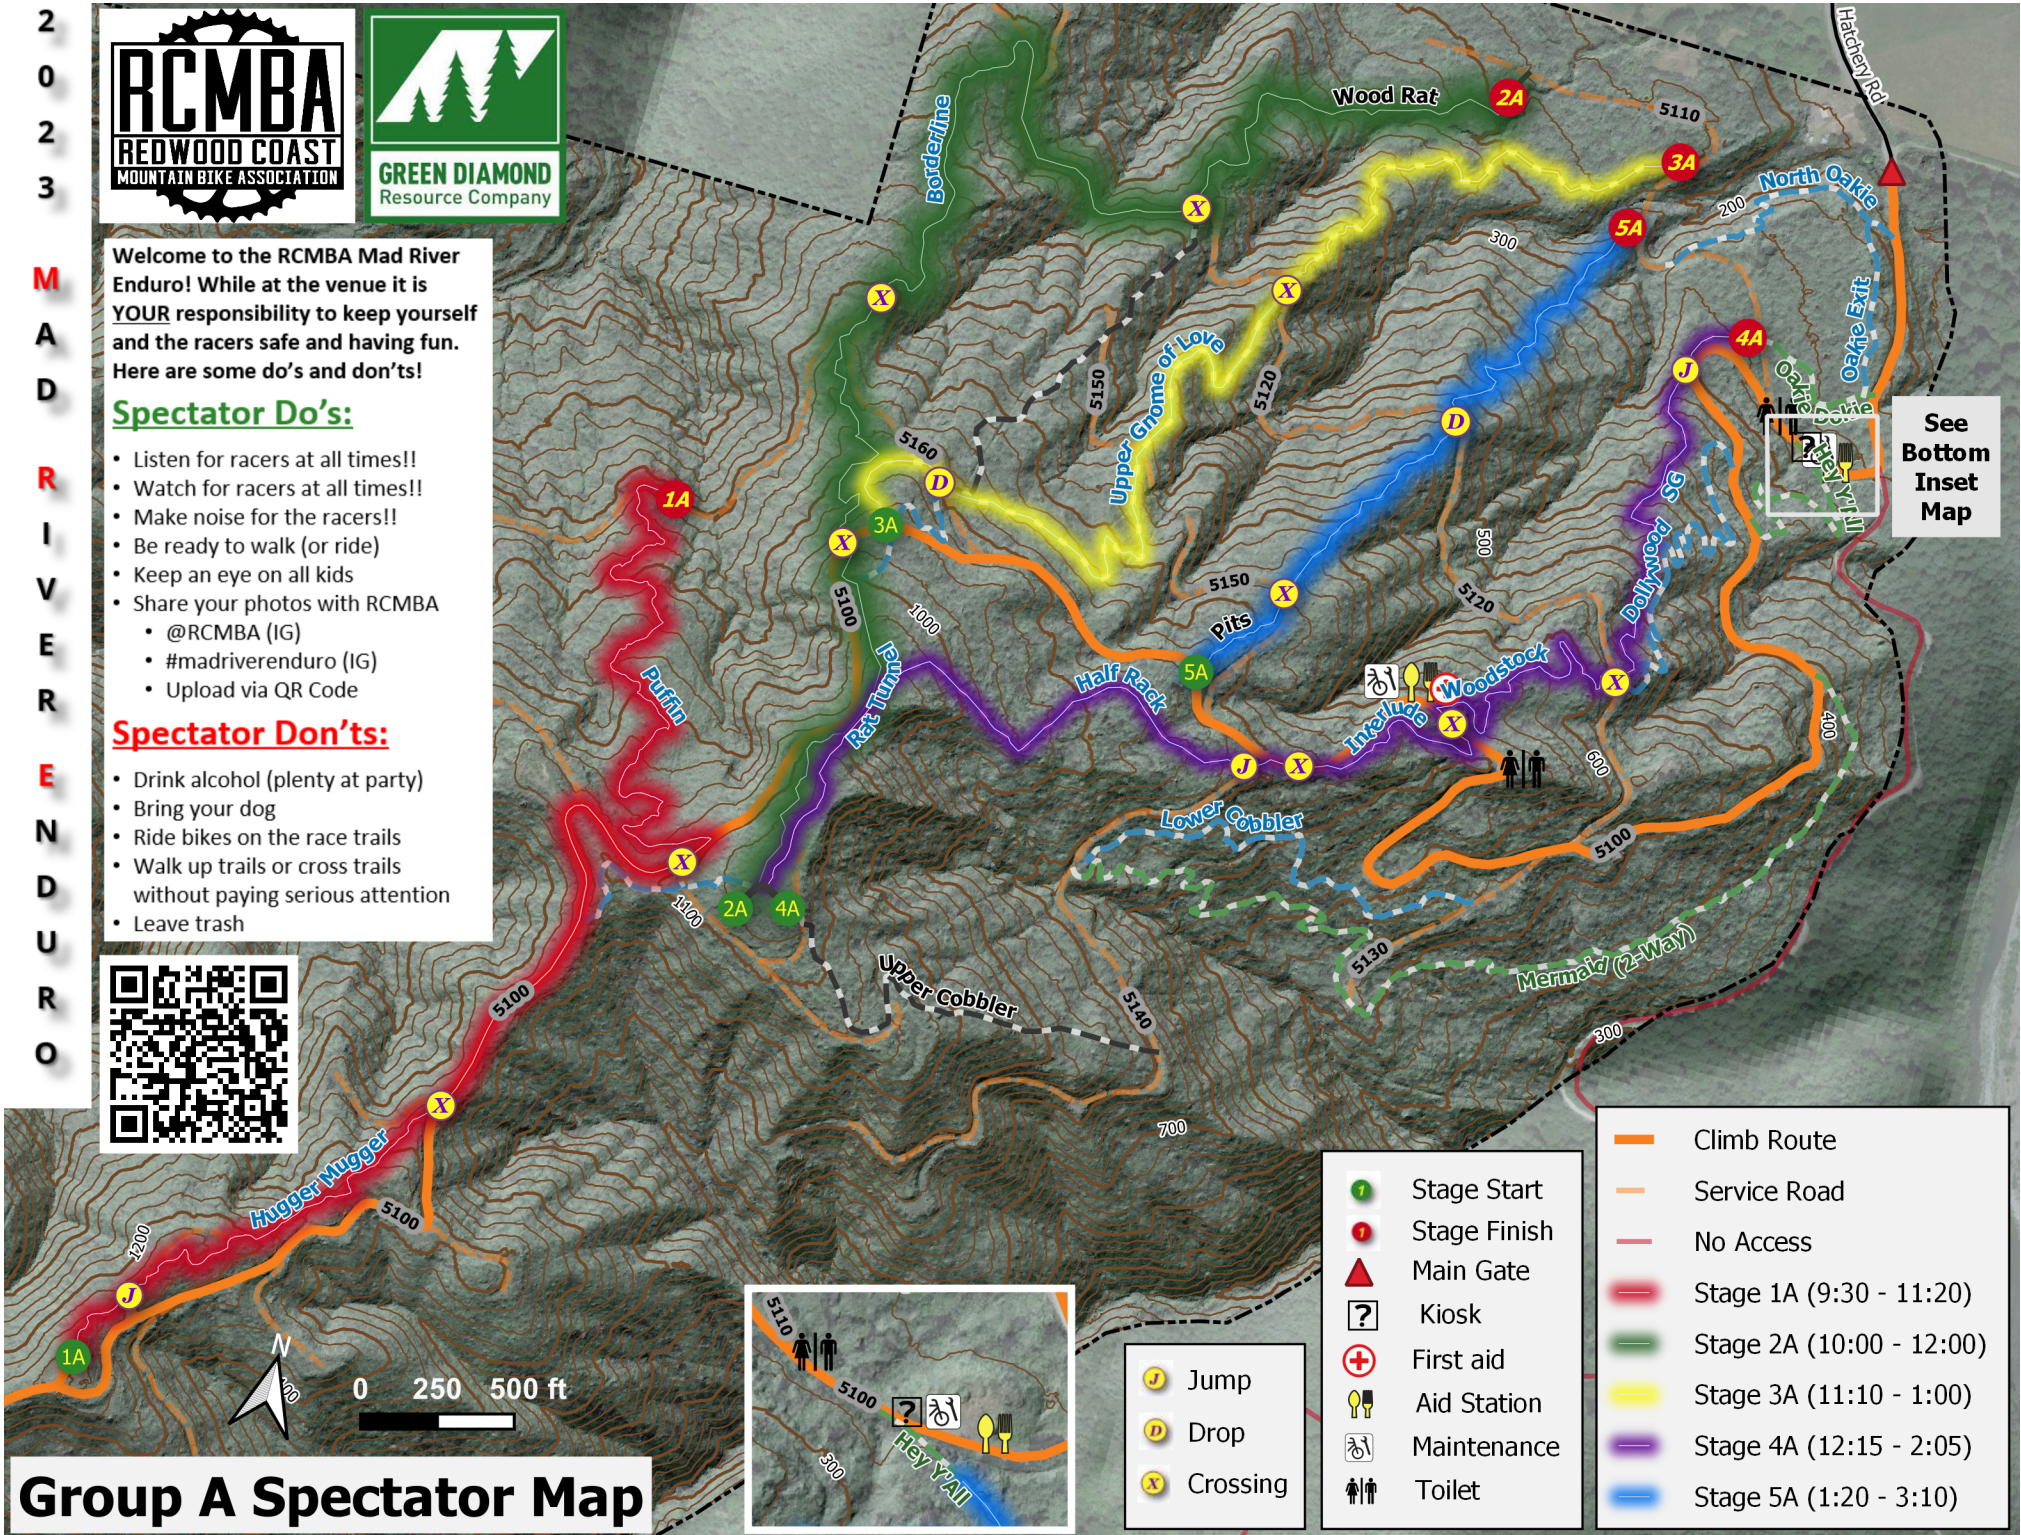

Welcome to the RCMBA Mad River Enduro! While at the venue it is YOUR responsibility to keep yourself and the racers safe and having fun. Here are some do's and don'ts!

Spectator Do's:

- Listen for racers at all times!!
- Watch for racers at all times!!
- Make noise for the racers!!
- Be ready to walk (or ride)
- Keep an eye on all kids
- Share your photos with RCMBA
 - @RCMBA (IG)
 - #madrivereンドuro (IG)
 - Upload via QR Code

Spectator Don'ts:

- Drink alcohol (plenty at party)
- Bring your dog
- Ride bikes on the race trails
- Walk up trails or cross trails without paying serious attention
- Leave trash

See Bottom Inset Map

	Climb Route
	Service Road
	No Access
	Stage 1A (9:30 - 11:20)
	Stage 2A (10:00 - 12:00)
	Stage 3A (11:10 - 1:00)
	Stage 4A (12:15 - 2:05)
	Stage 5A (1:20 - 3:10)

	Stage Start
	Stage Finish
	Main Gate
	Kiosk
	First aid
	Aid Station
	Maintenance
	Toilet

	Jump
	Drop
	Crossing

Group A Spectator Map